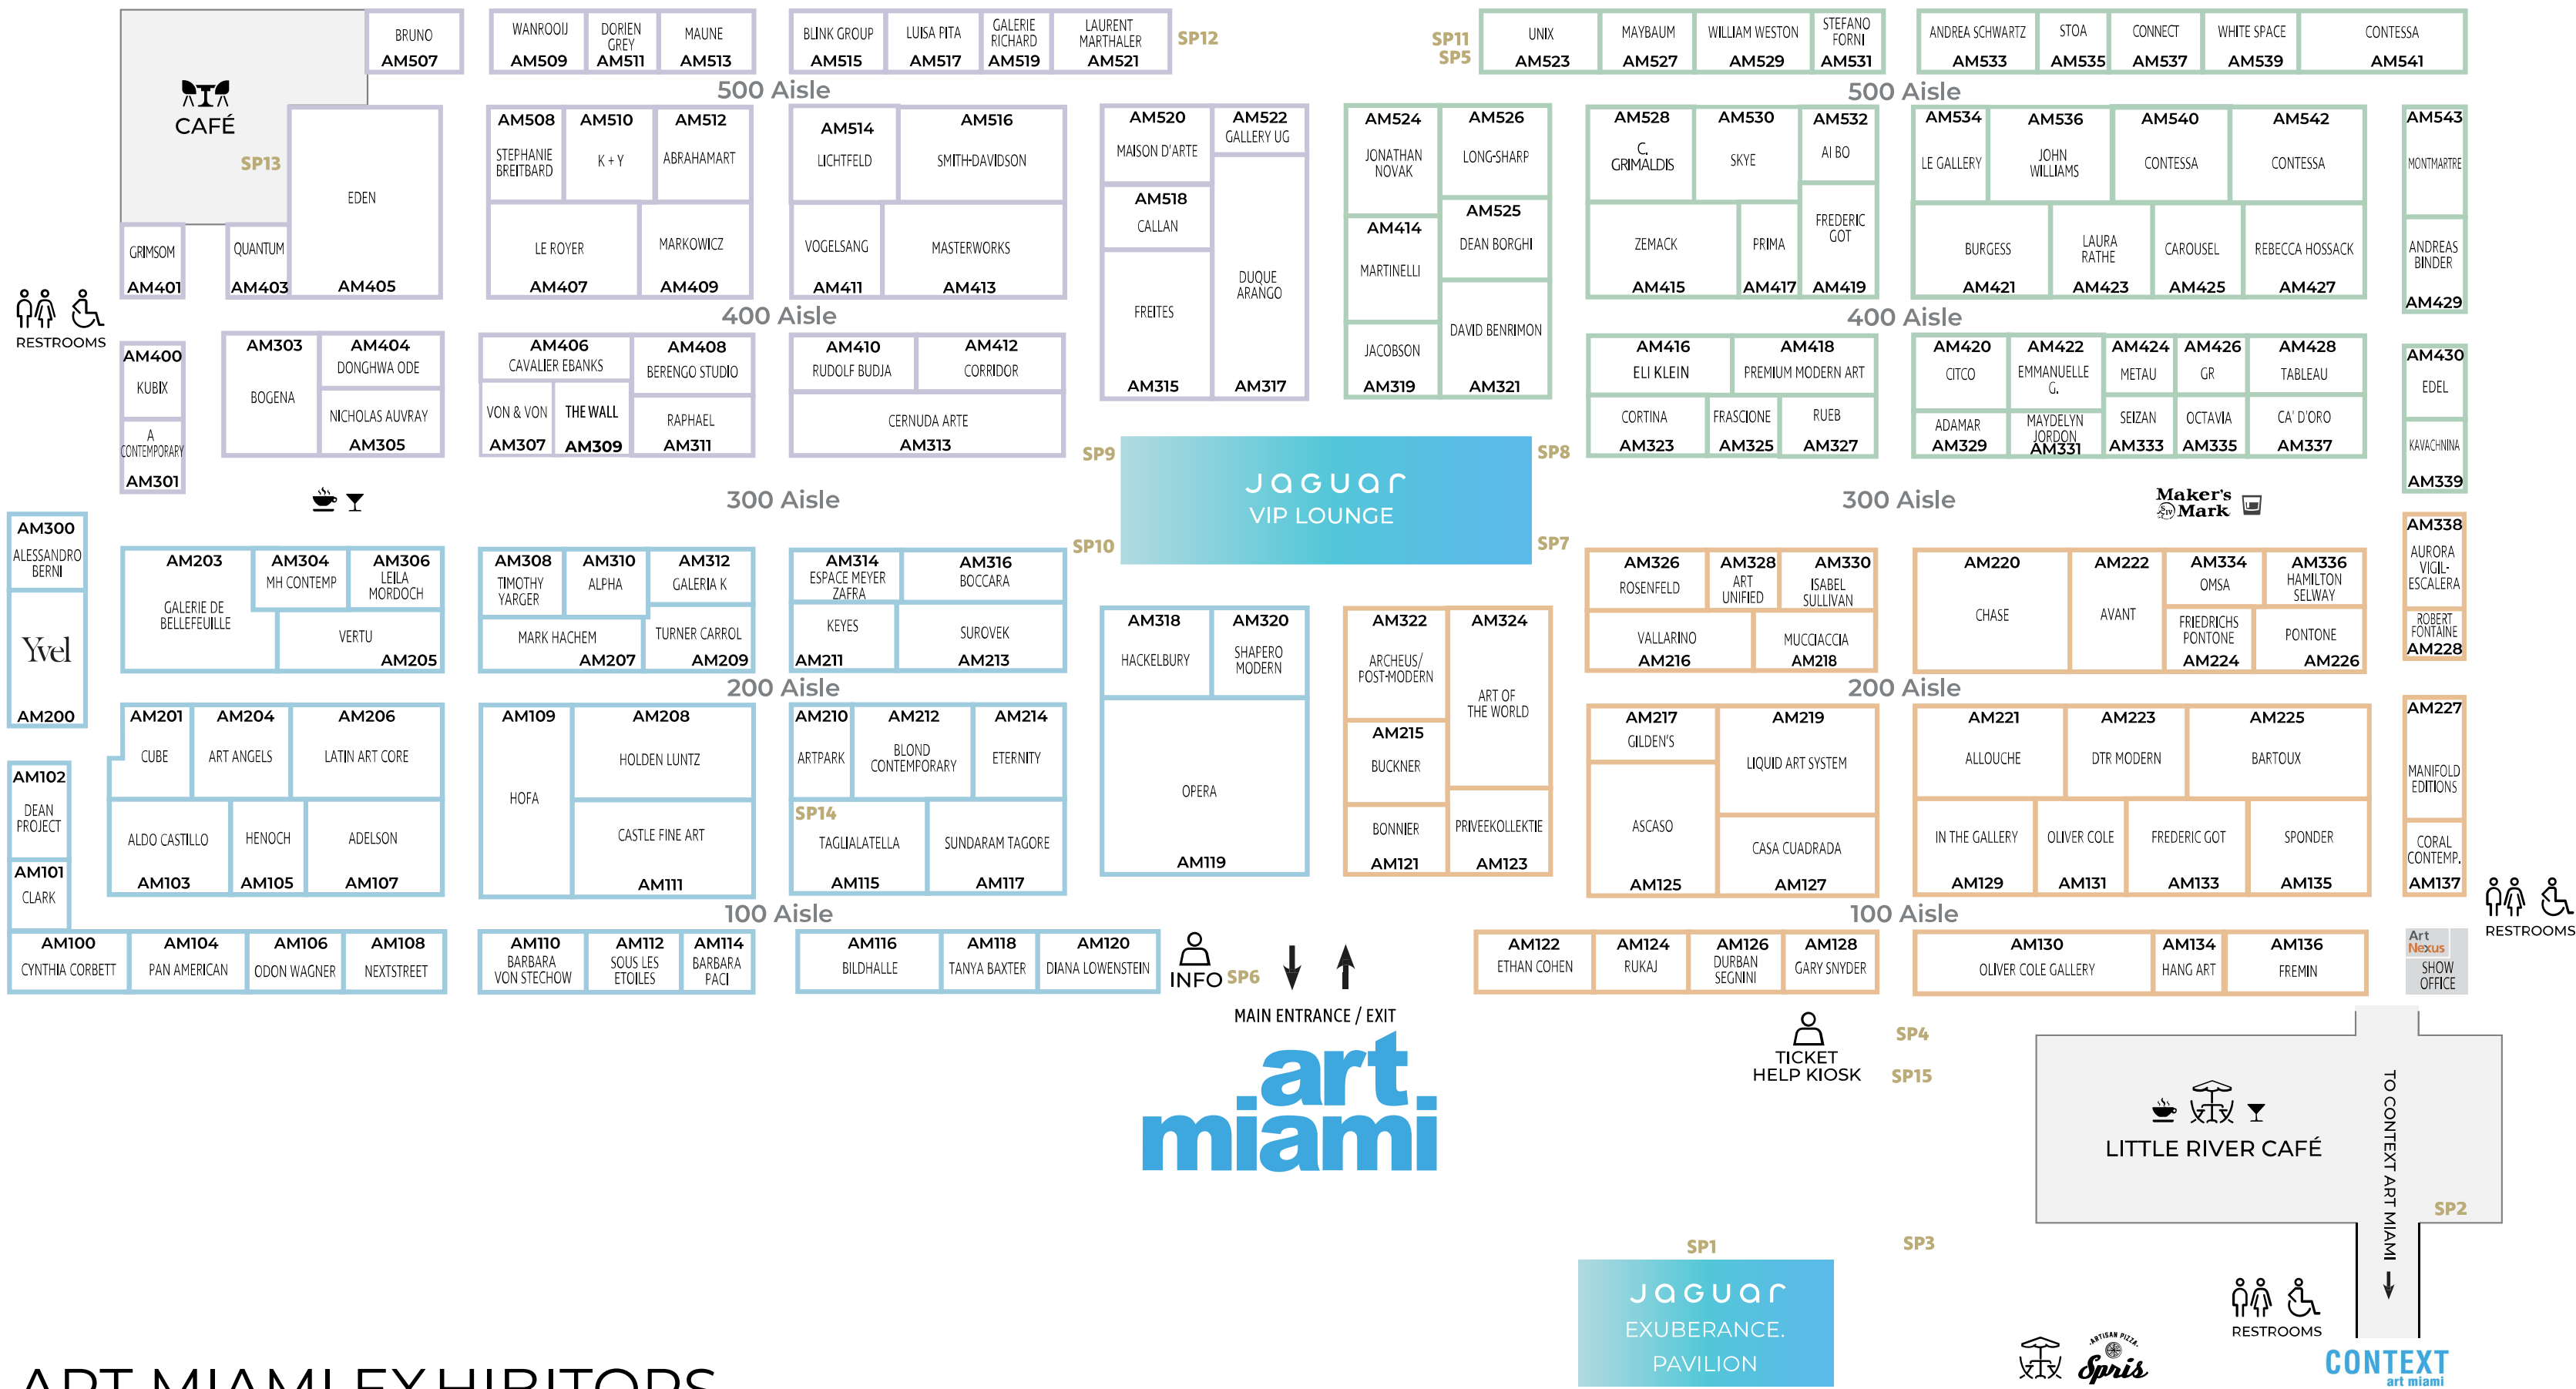

SUNDECK LOUNGE

ART MIAMI EXHIBITORS

- AM301 A Contemporary Hong Kong
- AM512 AbrahamArt The Netherlands
- AM329 Adamar Miami
- AM107 Adelson Galleries Palm
- AM532 Ai Bo Gallery Purchase, NY
- AM103 Aldo Castillo Naples
- AM300 Alessandro Berni Gallery Lucignano in Chianti
- AM221 Allouche New York
- AM310 Alpha Gallery Boston
- AM533 Andrea Schwartz San Francisco
- AM429 Andreas Binder Munich
- AM322 Archeus/Post Modern London
- AM204 Art Angels Los Angeles
- AM324 Art of the World Houston
- AM210 Art Park Seoul
- AM328 Art Unified Venice, Ca
- AM125 Ascaso Gallery Miami
- AM338 Aurora Vigil-Escalera Spain
- AM222 Avant Miami
- AM114 Barbara Paci Galleria d'Arte Italy
- AM408 Berengo Studio Italy
- AM116 Bildhalle Zurich+Amsterdam Amsterdam
- AM515 Blinkgroup Gallery Miami
- AM212 Blond Contemporary London
- AM316 Boccaro Gallery New York
- AM303 Bogena Galerie France
- AM507 Bruno Art Group Israel
- AM215 Buckner Projects New York
- AM421 Burgess Modern + Contemporary Fort Lauderdale
- AM528 C. Grimaldis Gallery Baltimore
- AM518 Callan Contemporary New Orleans
- AM425 Carousel Fine Art Miami
- AM111 Castle Fine Art New York
- AM406 Cavalier Ebanks Galleries New York
- AM313 Cernuda Arte Miami
- AM220 Chase Contemporary Los Angeles
- AM420 Citco Miami
- AM101 Clark Gallery Massachusetts
- AM537 Connect Contemporary Atlanta
- AM542 Contessa Gallery Palm Beach
- AM541 Contessa Gallery Palm Beach
- AM540 Contessa Gallery Palm Beach
- AM137 Coral Contemporary Gallery Miami